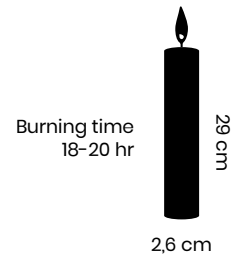

Maxi Rustiklys®

Danish quality candles to the world